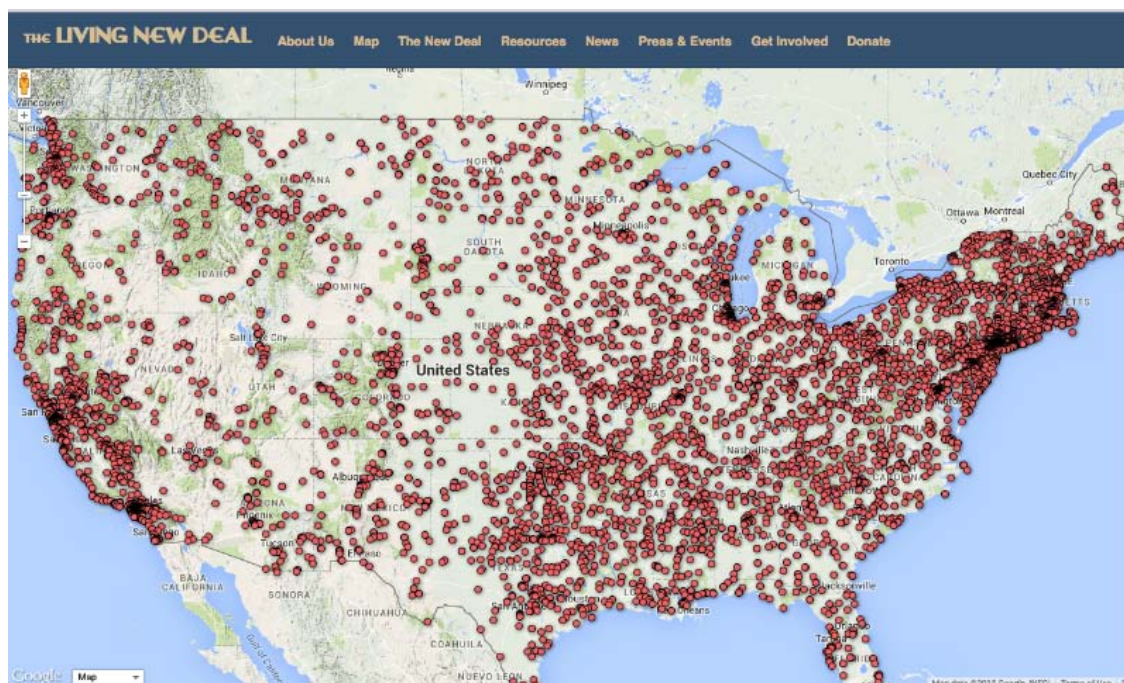

## 10,000 New Deal Sites Mapped!

[View this email in your browser](#)

The [Living New Deal project](#) has been snowballing: More people are finding us, signing up for our newsletter, and volunteering to assist in the crowdsourcing of New Deal buildings, parks, artworks and all the rest.